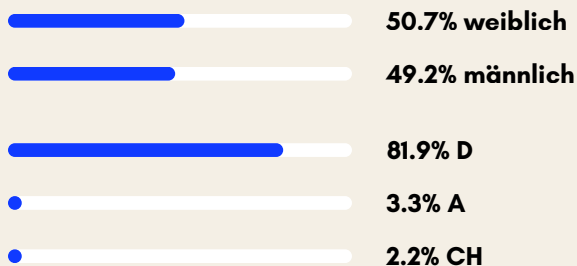

Audience Demographics